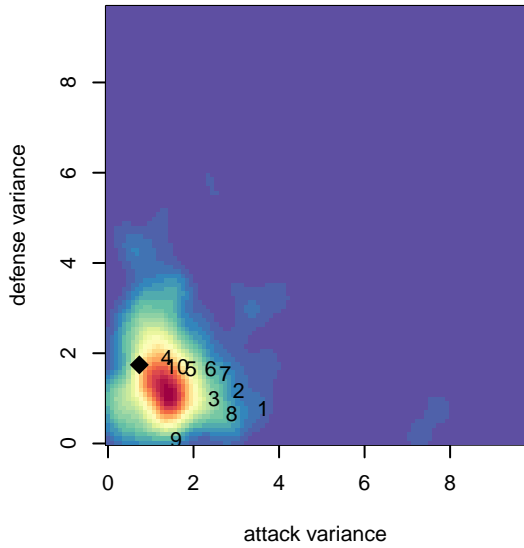

# PCU Black G02

Portland City United SC  
Portland, OR  
G02 total strength=480  
attack=0.33 defense=0.33  
fall league = PTT G02 Div 2 Red  
spr league = Spr OYS G02 Div 2

alt names used:  
PCU 02G Black  
PCU 02G Black  
PCU 02G Black

Venues played:  
2015 PTT G02 Division 2 Red  
2015 OYS Founders Cup G02  
2015 Spr OYS G02 Division 2

**PCU Black G02**  
Dots are actual minus expected GF (blue circles) and GA (red triangles).  
Blue line is smoothed change in attack strength. Red is smoothed change in defense strength.

**attack and defense variance (black dot)  
relative to other teams  
and top 10 in region**

**attack and defense rating  
relative to others at age  
and all opponents in last 13 months**

**Performance relative to 13 month average**