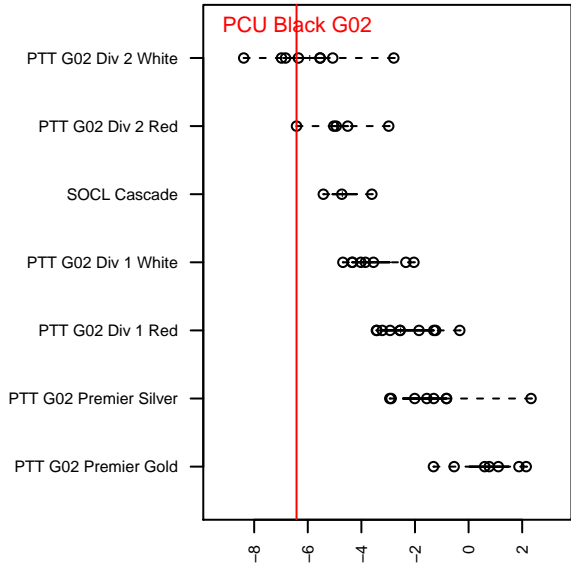

# PCU Black G02

Portland City United SC  
Portland, OR  
G02 total strength=480  
attack=0.33 defense=0.33  
fall league = PTT G02 Div 2 Red  
spr league = Spr OYS G02 Div 2

alt names used:  
PCU 02G Black  
PCU 02G Black  
PCU 02G Black

Venues played:  
2015 PTT G02 Division 2 Red  
2015 OYS Founders Cup G02  
2015 Spr OYS G02 Division 2

**PCU Black G02**  
Dots are actual minus expected GF (blue circles) and GA (red triangles).  
Blue line is smoothed change in attack strength. Red is smoothed change in defense strength.

**attack and defense variance (black dot)  
relative to other teams  
and top 10 in region**

**attack and defense rating  
relative to others at age  
and all opponents in last 13 months**

**Performance relative to 13 month average**